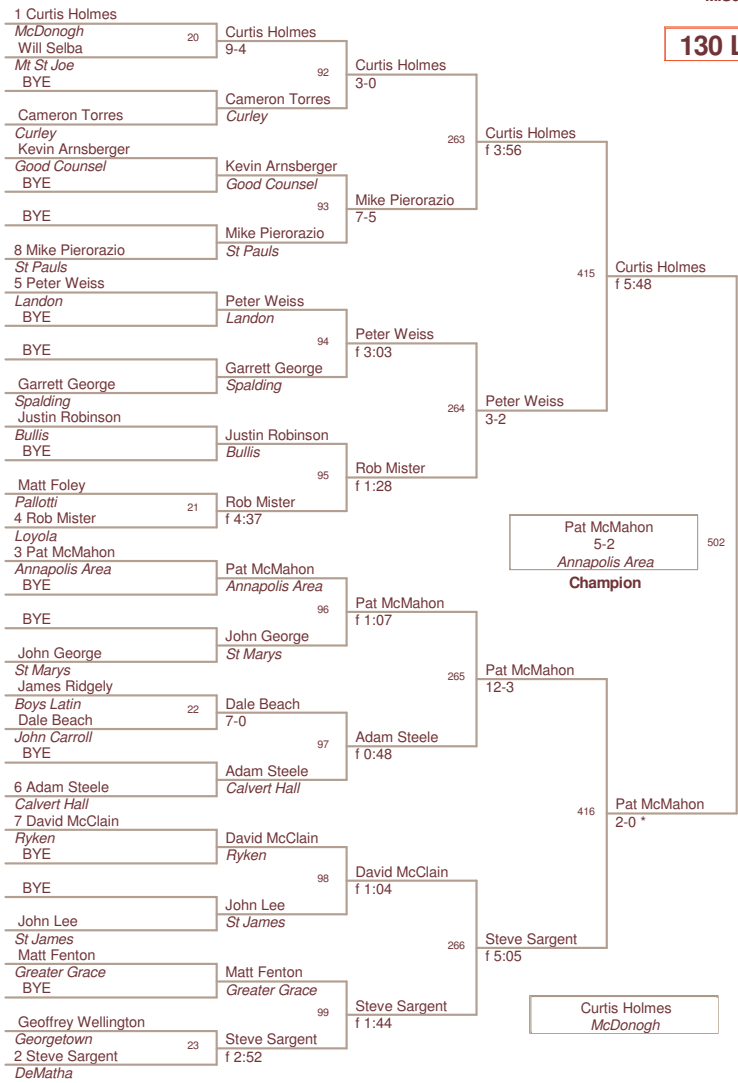

Plc	Points	Team
1	248.5	McDonogh
2	240.5	Mt St Joe
3	189.0	DeMatha
4	175.0	PCA
5	171.5	Curley
6	116.5	St Marys
7	111.0	Loyola
8	107.0	Georgetown
9	99.0	Spalding
10	94.0	Calvert Hall
11	84.0	John Carroll
12	81.0	Annapolis Area
12	81.0	Boys Latin
14	61.0	Bowling Brook
14	61.0	Landon
16	57.0	St Pauls
17	49.0	Gilman
18	48.0	Pallotti
18	48.0	Ryken
20	46.5	Bullis
21	43.0	Good Counsel
22	41.5	McNamara
23	20.5	St James
24	17.0	Baltimore Lutheran
25	10.0	Greater Grace
26	2.0	MSD
27		Friends

103 Lbs

112 Lbs

119 Lbs

125 Lbs

6th Place

8th Place

4th Place

3rd Place

130 Lbs

135 Lbs

140 Lbs

145 Lbs

152 Lbs

160 Lbs

215 Lbs