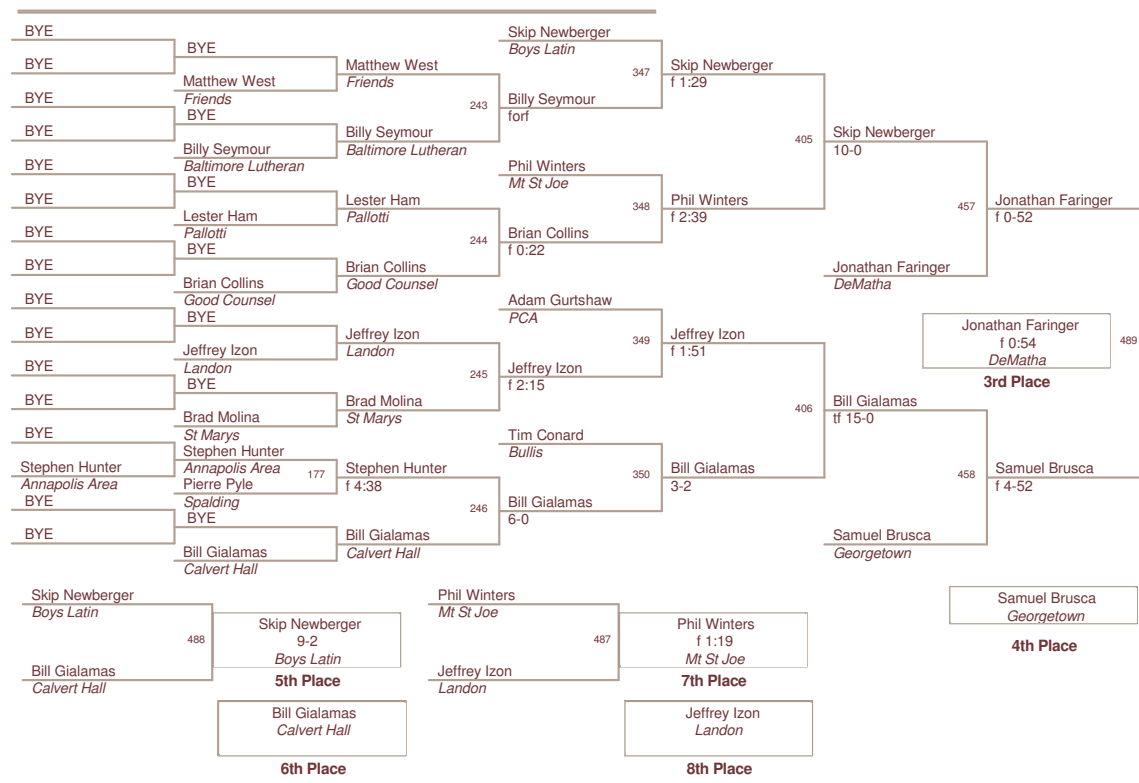

Plc	Points	Team
1	248.5	McDonogh
2	240.5	Mt St Joe
3	189.0	DeMatha
4	175.0	PCA
5	171.5	Curley
6	116.5	St Marys
7	111.0	Loyola
8	107.0	Georgetown
9	99.0	Spalding
10	94.0	Calvert Hall
11	84.0	John Carroll
12	81.0	Annapolis Area
12	81.0	Boys Latin
14	61.0	Bowling Brook
14	61.0	Landon
16	57.0	St Pauls
17	49.0	Gilman
18	48.0	Pallotti
18	48.0	Ryken
20	46.5	Bullis
21	43.0	Good Counsel
22	41.5	McNamara
23	20.5	St James
24	17.0	Baltimore Lutheran
25	10.0	Greater Grace
26	2.0	MSD
27		Friends

103 Lbs

112 Lbs

119 Lbs

125 Lbs

6th Place

8th Place

4th Place

3rd Place

130 Lbs

135 Lbs

140 Lbs

145 Lbs

152 Lbs

160 Lbs

215 Lbs