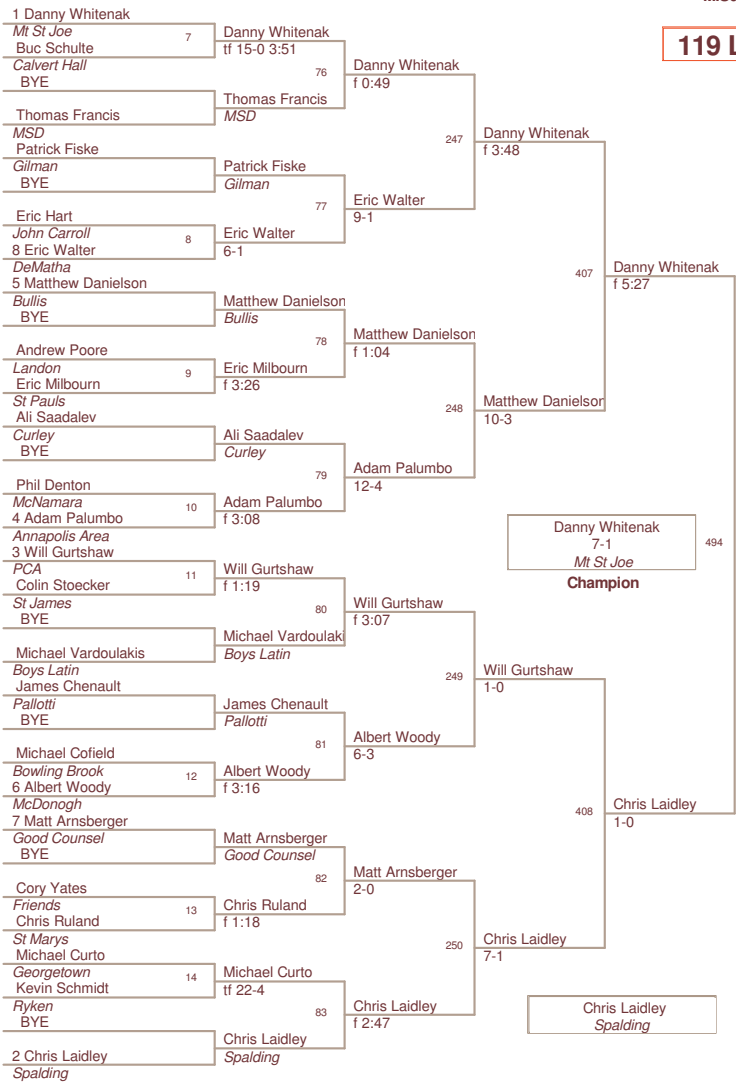

Plc	Points	Team
1	248.5	McDonogh
2	240.5	Mt St Joe
3	189.0	DeMatha
4	175.0	PCA
5	171.5	Curley
6	116.5	St Marys
7	111.0	Loyola
8	107.0	Georgetown
9	99.0	Spalding
10	94.0	Calvert Hall
11	84.0	John Carroll
12	81.0	Annapolis Area
12	81.0	Boys Latin
14	61.0	Bowling Brook
14	61.0	Landon
16	57.0	St Pauls
17	49.0	Gilman
18	48.0	Pallotti
18	48.0	Ryken
20	46.5	Bullis
21	43.0	Good Counsel
22	41.5	McNamara
23	20.5	St James
24	17.0	Baltimore Lutheran
25	10.0	Greater Grace
26	2.0	MSD
27		Friends

103 Lbs

112 Lbs

119 Lbs

125 Lbs

6th Place

8th Place

4th Place

3rd Place