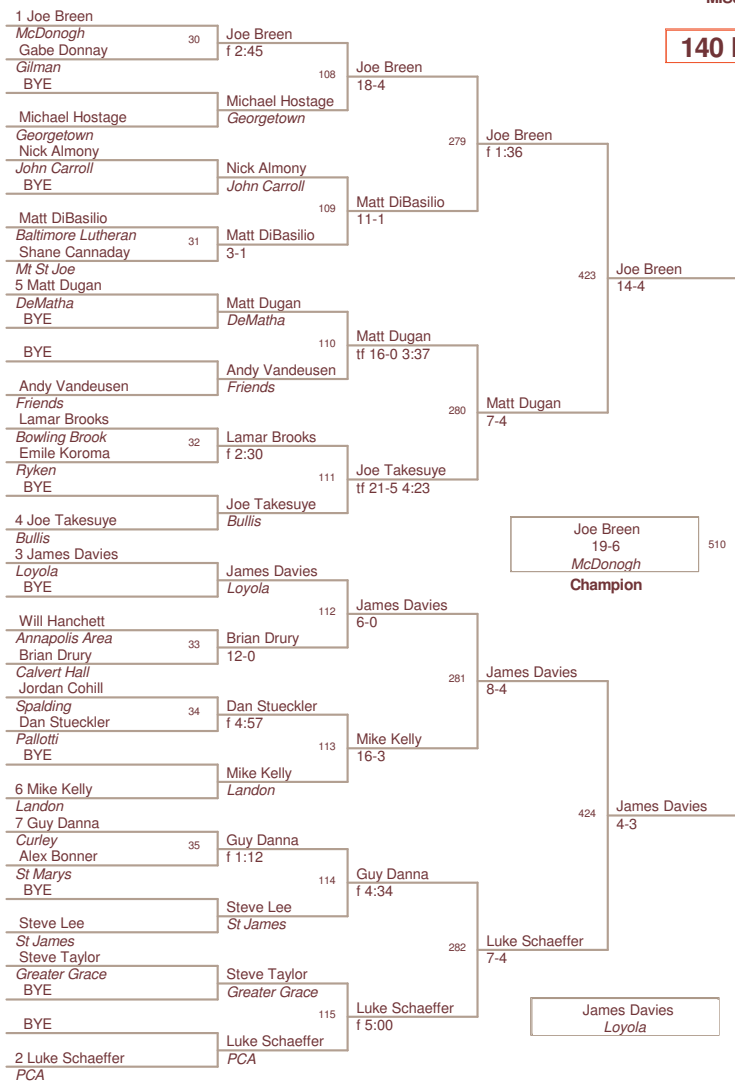

Plc	Points	Team
1	248.5	McDonogh
2	240.5	Mt St Joe
3	189.0	DeMatha
4	175.0	PCA
5	171.5	Curley
6	116.5	St Marys
7	111.0	Loyola
8	107.0	Georgetown
9	99.0	Spalding
10	94.0	Calvert Hall
11	84.0	John Carroll
12	81.0	Annapolis Area
12	81.0	Boys Latin
14	61.0	Bowling Brook
14	61.0	Landon
16	57.0	St Pauls
17	49.0	Gilman
18	48.0	Pallotti
18	48.0	Ryken
20	46.5	Bullis
21	43.0	Good Counsel
22	41.5	McNamara
23	20.5	St James
24	17.0	Baltimore Lutheran
25	10.0	Greater Grace
26	2.0	MSD
27		Friends

103 Lbs

112 Lbs

119 Lbs

125 Lbs

6th Place

8th Place

4th Place

3rd Place

130 Lbs

135 Lbs

140 Lbs

145 Lbs

152 Lbs

160 Lbs

215 Lbs