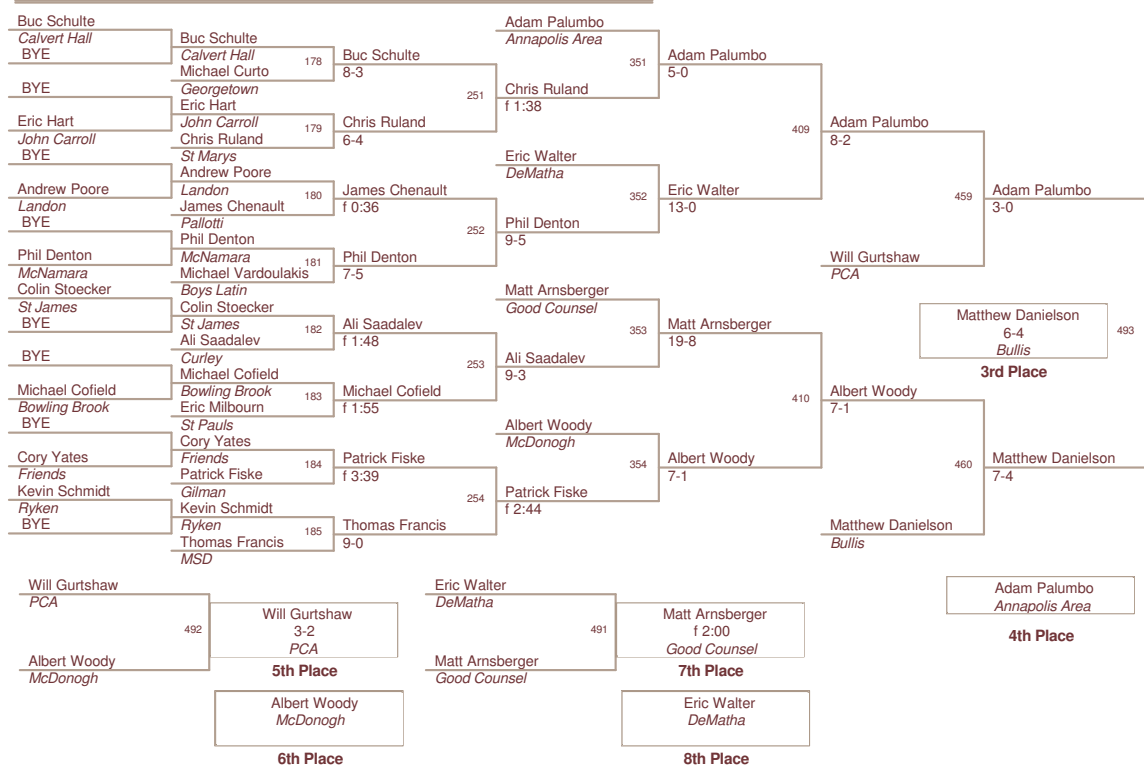

Plc	Points	Team
1	248.5	McDonogh
2	240.5	Mt St Joe
3	189.0	DeMatha
4	175.0	PCA
5	171.5	Curley
6	116.5	St Marys
7	111.0	Loyola
8	107.0	Georgetown
9	99.0	Spalding
10	94.0	Calvert Hall
11	84.0	John Carroll
12	81.0	Annapolis Area
12	81.0	Boys Latin
14	61.0	Bowling Brook
14	61.0	Landon
16	57.0	St Pauls
17	49.0	Gilman
18	48.0	Pallotti
18	48.0	Ryken
20	46.5	Bullis
21	43.0	Good Counsel
22	41.5	McNamara
23	20.5	St James
24	17.0	Baltimore Lutheran
25	10.0	Greater Grace
26	2.0	MSD
27		Friends

103 Lbs

112 Lbs

119 Lbs

125 Lbs

6th Place

8th Place

4th Place

3rd Place