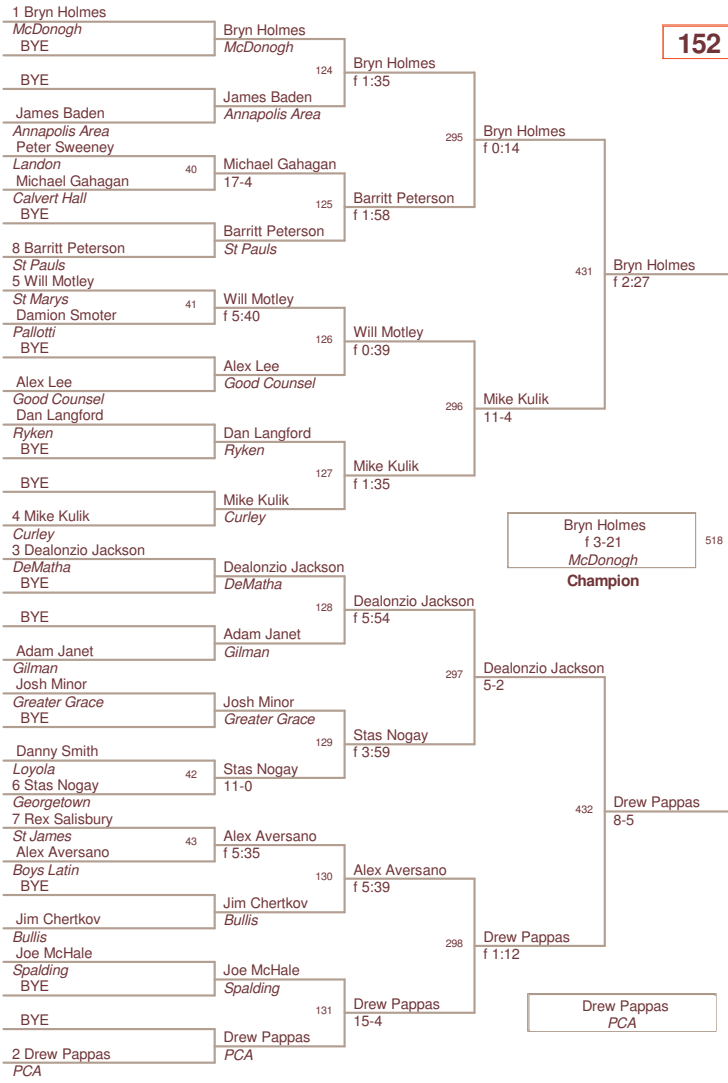

Plc	Points	Team
1	248.5	McDonogh
2	240.5	Mt St Joe
3	189.0	DeMatha
4	175.0	PCA
5	171.5	Curley
6	116.5	St Marys
7	111.0	Loyola
8	107.0	Georgetown
9	99.0	Spalding
10	94.0	Calvert Hall
11	84.0	John Carroll
12	81.0	Annapolis Area
12	81.0	Boys Latin
14	61.0	Bowling Brook
14	61.0	Landon
16	57.0	St Pauls
17	49.0	Gilman
18	48.0	Pallotti
18	48.0	Ryken
20	46.5	Bullis
21	43.0	Good Counsel
22	41.5	McNamara
23	20.5	St James
24	17.0	Baltimore Lutheran
25	10.0	Greater Grace
26	2.0	MSD
27		Friends

130 Lbs

135 Lbs

140 Lbs

145 Lbs

152 Lbs

160 Lbs

215 Lbs