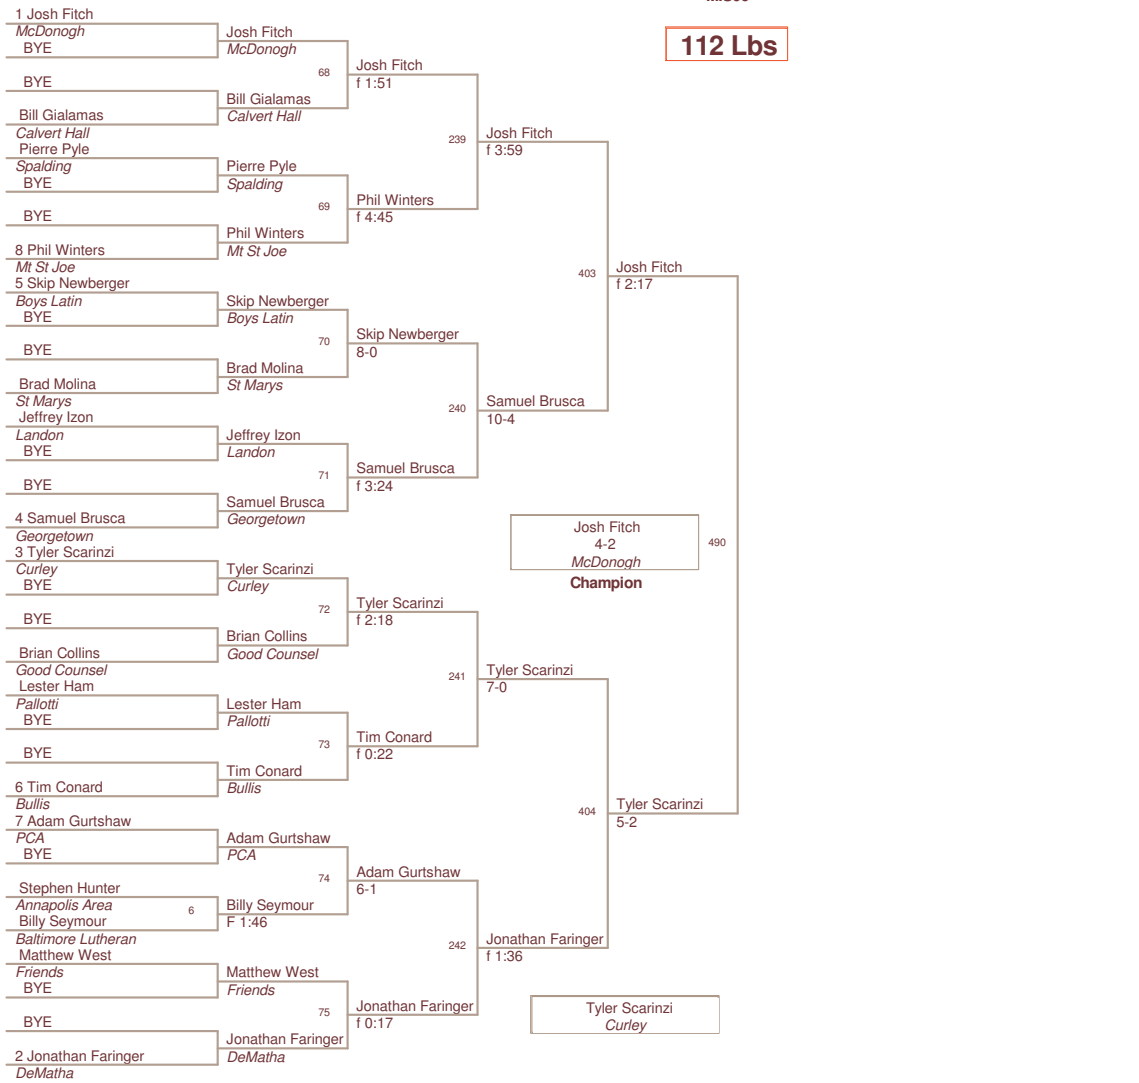

Plc	Points	Team
1	248.5	McDonogh
2	240.5	Mt St Joe
3	189.0	DeMatha
4	175.0	PCA
5	171.5	Curley
6	116.5	St Marys
7	111.0	Loyola
8	107.0	Georgetown
9	99.0	Spalding
10	94.0	Calvert Hall
11	84.0	John Carroll
12	81.0	Annapolis Area
12	81.0	Boys Latin
14	61.0	Bowling Brook
14	61.0	Landon
16	57.0	St Pauls
17	49.0	Gilman
18	48.0	Pallotti
18	48.0	Ryken
20	46.5	Bullis
21	43.0	Good Counsel
22	41.5	McNamara
23	20.5	St James
24	17.0	Baltimore Lutheran
25	10.0	Greater Grace
26	2.0	MSD
27		Friends

103 Lbs

112 Lbs

119 Lbs

125 Lbs

6th Place

8th Place

4th Place

3rd Place

130 Lbs

135 Lbs

140 Lbs

145 Lbs

152 Lbs

160 Lbs

215 Lbs