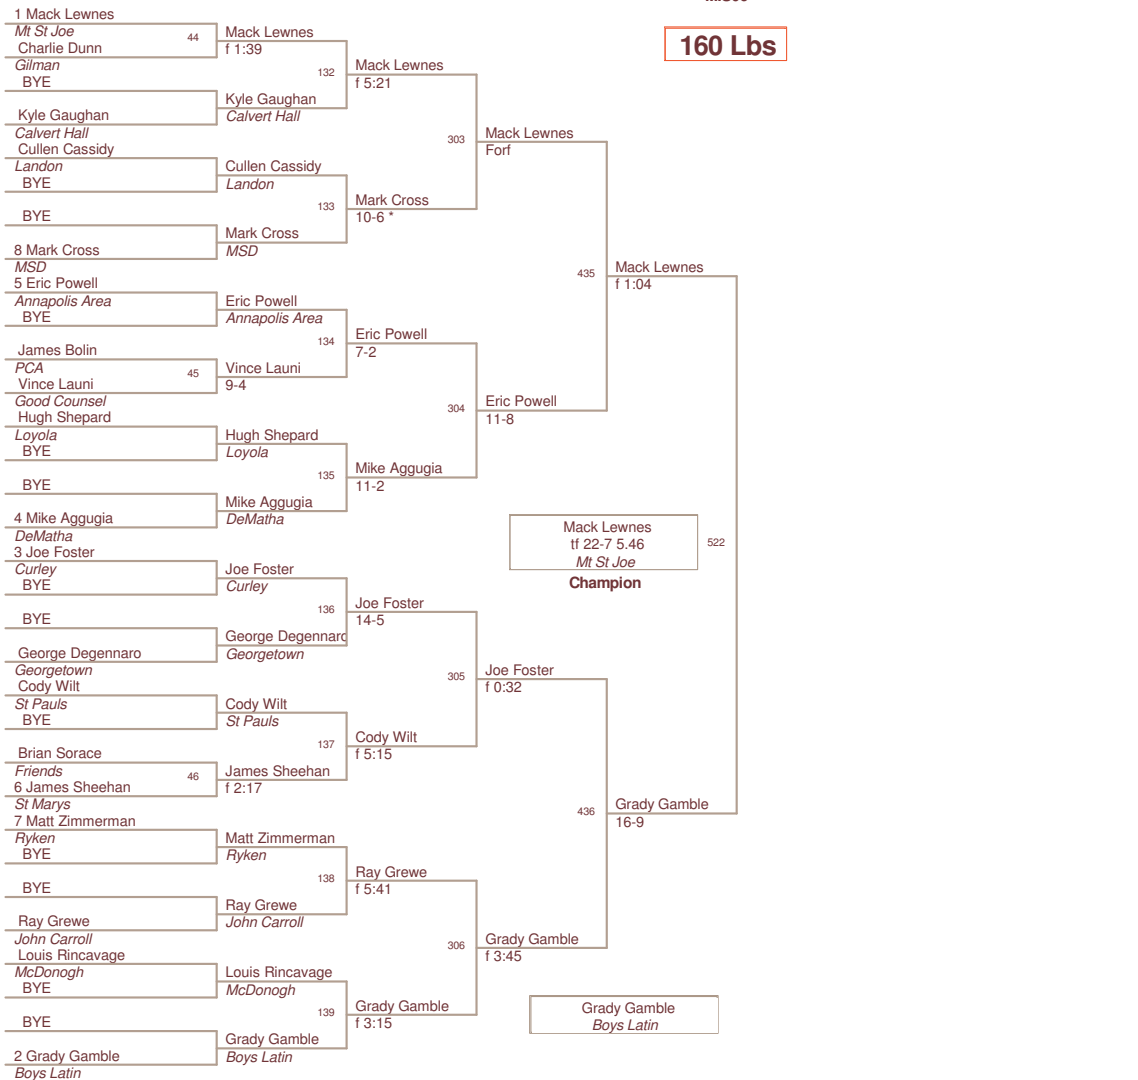

Plc	Points	Team
1	248.5	McDonogh
2	240.5	Mt St Joe
3	189.0	DeMatha
4	175.0	PCA
5	171.5	Curley
6	116.5	St Marys
7	111.0	Loyola
8	107.0	Georgetown
9	99.0	Spalding
10	94.0	Calvert Hall
11	84.0	John Carroll
12	81.0	Annapolis Area
12	81.0	Boys Latin
14	61.0	Bowling Brook
14	61.0	Landon
16	57.0	St Pauls
17	49.0	Gilman
18	48.0	Pallotti
18	48.0	Ryken
20	46.5	Bullis
21	43.0	Good Counsel
22	41.5	McNamara
23	20.5	St James
24	17.0	Baltimore Lutheran
25	10.0	Greater Grace
26	2.0	MSD
27		Friends

103 Lbs

112 Lbs

119 Lbs

125 Lbs

6th Place

8th Place

4th Place

3rd Place

130 Lbs

135 Lbs

140 Lbs

145 Lbs

152 Lbs

160 Lbs

215 Lbs