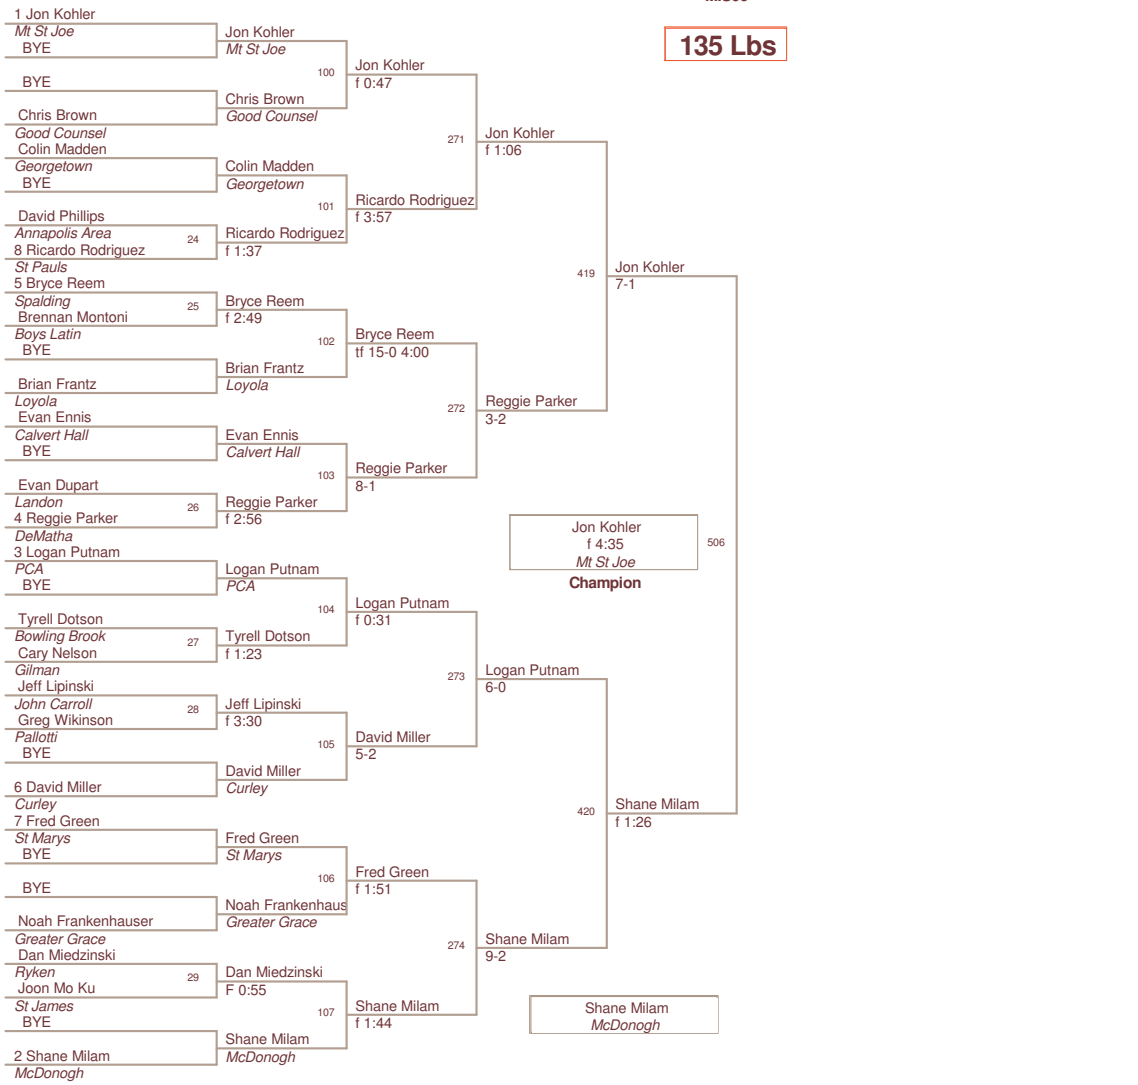

Plc	Points	Team
1	248.5	McDonogh
2	240.5	Mt St Joe
3	189.0	DeMatha
4	175.0	PCA
5	171.5	Curley
6	116.5	St Marys
7	111.0	Loyola
8	107.0	Georgetown
9	99.0	Spalding
10	94.0	Calvert Hall
11	84.0	John Carroll
12	81.0	Annapolis Area
12	81.0	Boys Latin
14	61.0	Bowling Brook
14	61.0	Landon
16	57.0	St Pauls
17	49.0	Gilman
18	48.0	Pallotti
18	48.0	Ryken
20	46.5	Bullis
21	43.0	Good Counsel
22	41.5	McNamara
23	20.5	St James
24	17.0	Baltimore Lutheran
25	10.0	Greater Grace
26	2.0	MSD
27		Friends

103 Lbs

112 Lbs

119 Lbs

125 Lbs

6th Place

8th Place

4th Place

3rd Place

130 Lbs

135 Lbs

140 Lbs

145 Lbs

152 Lbs

160 Lbs

215 Lbs