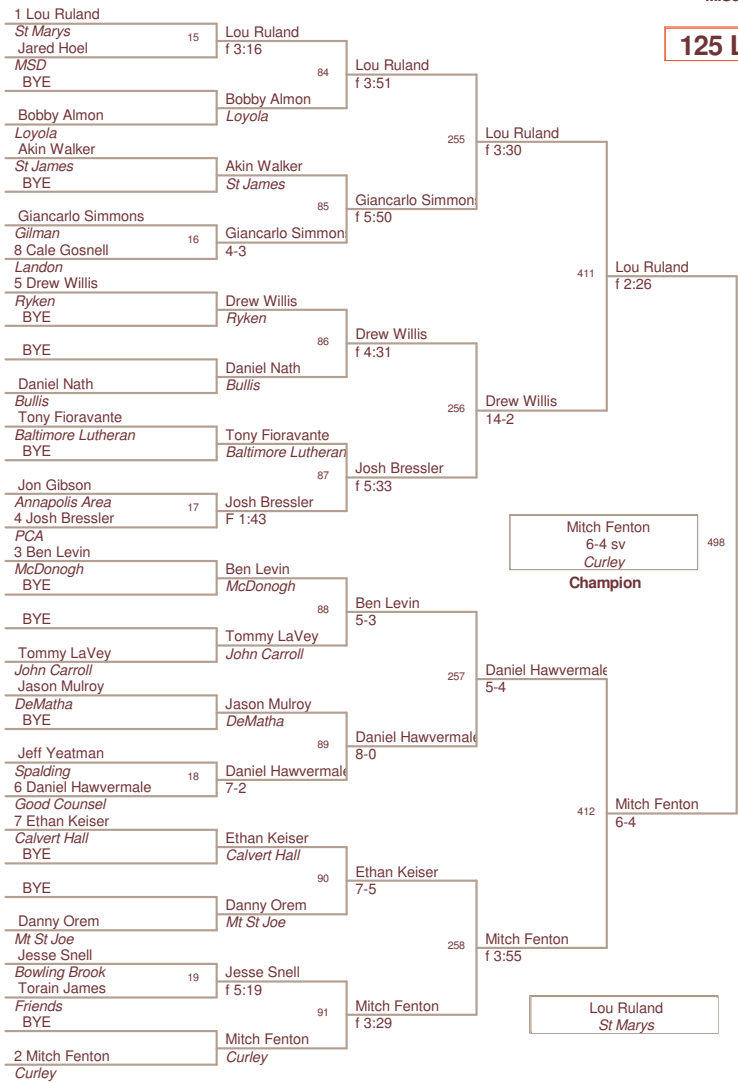

Plc	Points	Team
1	248.5	McDonogh
2	240.5	Mt St Joe
3	189.0	DeMatha
4	175.0	PCA
5	171.5	Curley
6	116.5	St Marys
7	111.0	Loyola
8	107.0	Georgetown
9	99.0	Spalding
10	94.0	Calvert Hall
11	84.0	John Carroll
12	81.0	Annapolis Area
12	81.0	Boys Latin
14	61.0	Bowling Brook
14	61.0	Landon
16	57.0	St Pauls
17	49.0	Gilman
18	48.0	Pallotti
18	48.0	Ryken
20	46.5	Bullis
21	43.0	Good Counsel
22	41.5	McNamara
23	20.5	St James
24	17.0	Baltimore Lutheran
25	10.0	Greater Grace
26	2.0	MSD
27		Friends

103 Lbs

112 Lbs

119 Lbs

125 Lbs

6th Place

8th Place

4th Place

3rd Place